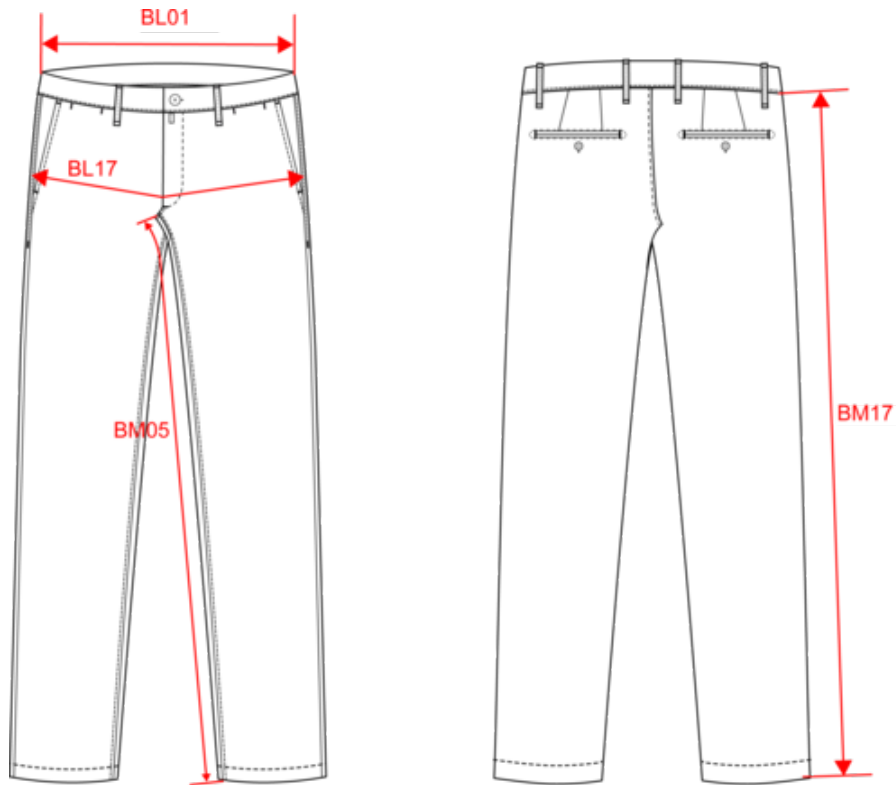

Maße

Measurements in cm	36	38	40	42	44	46	48	50
BL01 - 1/2 waist width (buttoned up and front band over back band)	38.50	40.50	42.50	44.50	46.50	49.00	51.50	54.00
BL17 - 1/2 hip width (measured parallel to waistband)	46.50	48.50	50.50	52.50	54.50	56.50	58.50	60.50
BM05 - Inseam length	83.00	83.00	83.00	83.00	83.00	83.00	83.00	83.00
BM17 - Side length (waistband excluded)	102.00	102.50	103.00	103.50	104.00	104.50	105.00	105.50

Pineapple
RVB : 254,219,119
Pantone C : 120C
Pantone TCX : 12-0736TCX

Wet Sand
RVB : 164,146,128
Pantone C : 7536C
Pantone TCX : 17-1312TCX

Logistik

Sizes	Width (cm)	Height (cm)	Length (cm)	Net weight (kg)	Gross weight (kg)	Pieces/Box	Pieces/Bundle
36 FR	40.00	17.00	60.00	5.65000	7.05000	15	1
38 FR	40.00	17.00	60.00	5.75000	7.35000	15	1
40 FR	40.00	17.00	60.00	5.95000	7.35000	15	1
42 FR	40.00	17.00	60.00	6.20000	7.60000	15	1
44 FR	40.00	17.00	60.00	6.38000	7.78000	15	1
46 FR	40.00	17.00	60.00	6.62000	8.02000	15	1
48 FR	40.00	17.00	60.00	6.75000	8.15000	15	1
50 FR	40.00	17.00	60.00	6.93000	8.33000	15	1