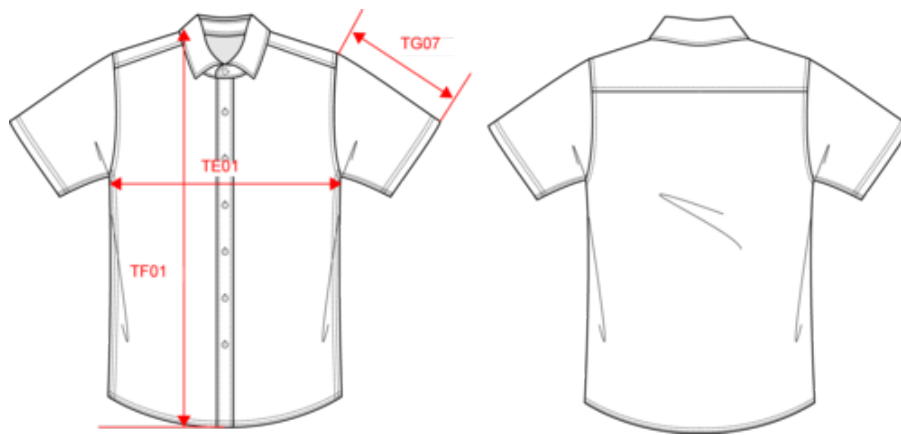

#### Farben

Maße

Measurements in cm	XS	S	M	L	XL	XXL	3XL
TE01 - 1/2 chest width at 1.5cm below armhole	48.00	51.00	54.00	57.00	60.00	63.00	66.00
TF01 - Total height from HSP	71.50	73.50	75.50	77.50	79.50	81.50	83.50
TG07 - Short sleeve length	21.75	22.50	23.25	24.00	24.75	25.50	26.25