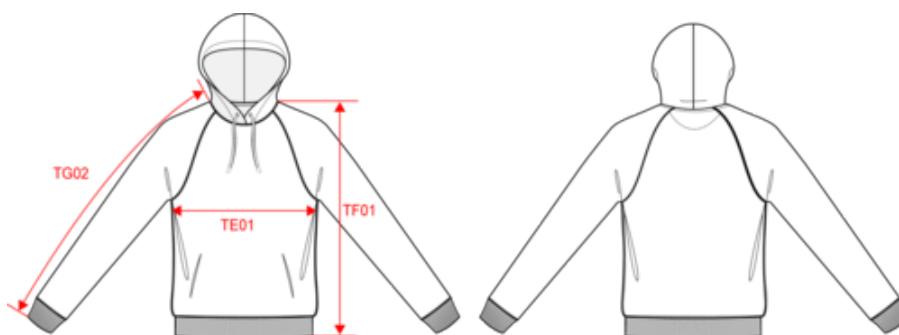

Maße

Measurements in cm	XS	S	M	L	XL	XXL
TE01 - 1/2 chest width at 1.5cm below armhole	47.00	50.00	53.00	56.00	59.00	62.00
TF01 - Total height from HSP	61.00	63.00	65.00	67.00	69.00	71.00
TG02 - Long sleeve length	69.50	70.50	71.50	72.50	73.50	74.50