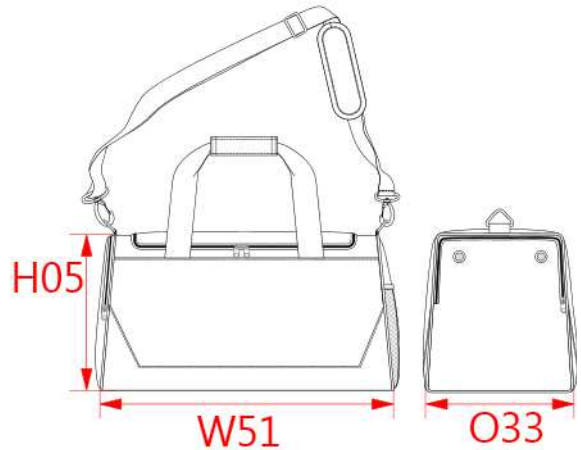

**REFERENCE :** KI0617

**SIZES :** U

**COMPOSITION :**

Main fabric : Polyester 600D PVC backing On front+back+sides+top panels. 100%polyester  
 Main fabric : Polyester 600D PVC backing On bottom panel. 100%polyester  
 Lining : Polyester 210D PU backing - 75 As lining on bottom panel+lateral pockets. 100%polyester  
 Mesh : Polyester mesh - 75 As lateral pocket, on one side. 100%polyester

**FABRIC CONSTRUCTION AND FINISHING :**

PVC backing

**ARTICLE WEIGHT :**

648 gr/pc

DESCRIPTION								COLORS		PANTONE SERIGRAPHIE	
<b>Français :</b> Sac de sport								Black / Black		Black / Black	
<b>English :</b> Multi sports bag								Black / Fuchsia		Black / 219C	
<b>Nederlands :</b> Multisporttas								Black / Red		Black / 1795C	
<b>Deutsch :</b> Multi-Sporttasche								Dark grey / Burnt lime		432C / 583C	
<b>Español :</b> Bolsa de deporte								Dark grey / Orange		432C / 1495C	
<b>Italiano :</b> Borsa sport								Dark grey / Royal blue		432C / 287C	
<b>Português :</b> Saco multidesportos								Navy / Light grey		296C / 2331C	
<b>MEASUREMENT</b>								Navy / Navy		296C / 296C	
Description		U						Navy / Yellow		296C / 109C	
H05 Hauteur totale / Total height		32									
W51 Total width		56									
O33 Deep of bottom part		28									
PACKING											
Box		25 pcs / box U => L:59cm W:35cm H:52cm GW:17Kg NW:16,2Kg									