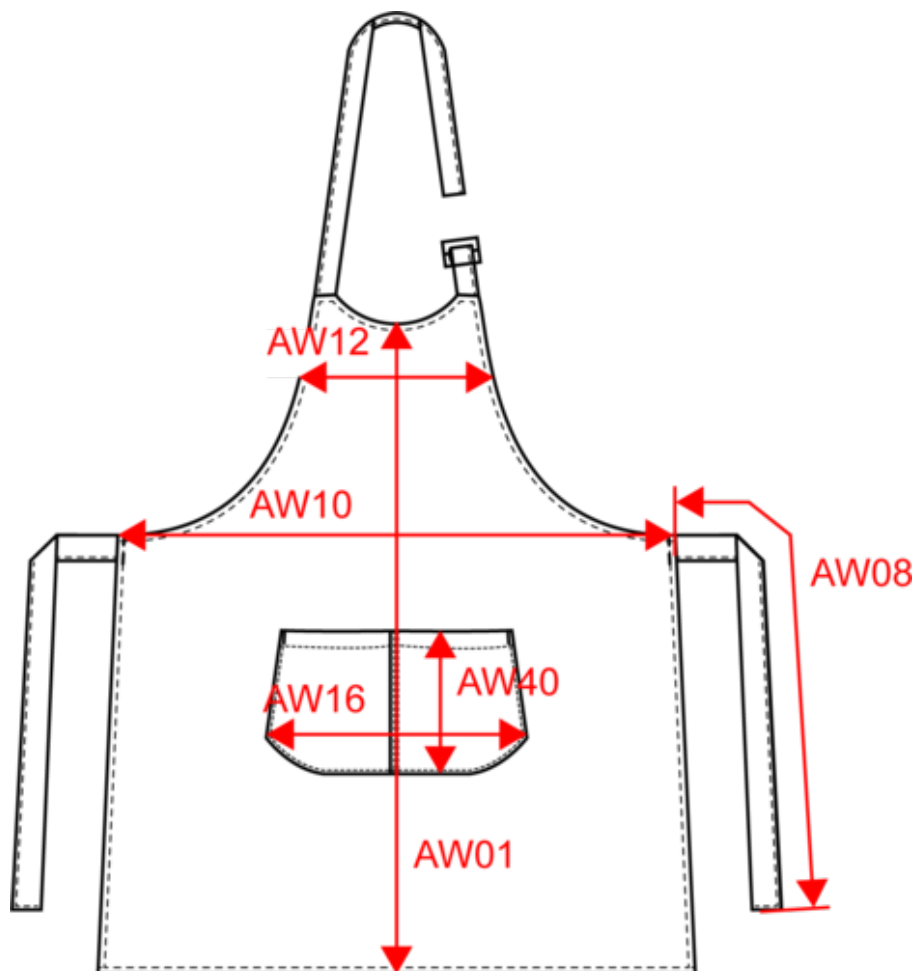

Waschanleitung

KARIBAN

K890

Sommelier-SchürzeMischgewebe

Maße

Measurements in cm	One size
AW10 - Apron waist width	76.00
AW12 - Apron chest width at 19cm from front middle	37.00
AW16 - Pocket bottom width	36.00
AW17 - Pocket height at highest point	20.00