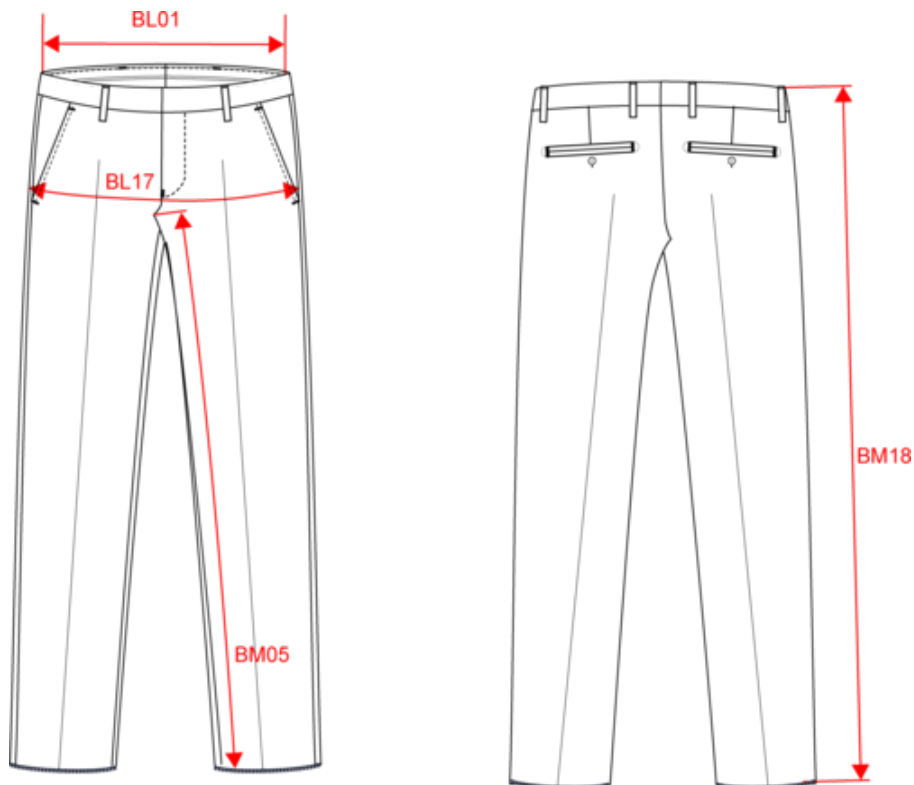

## Maße

| Measurements in cm   | 34     | 36     | 38     | 40     | 42     | 44     | 46     | 48     | 50     | 52     | 54     | 56     | 58     | 60     | 62     |
|--|--------|--------|--------|--------|--------|--------|--------|--------|--------|--------|--------|--------|--------|--------|--------|
| BL01 - 1/2 waist width (buttoned up and front band over back band) | 36.50  | 38.50  | 40.50  | 42.50  | 44.50  | 46.50  | 49.00  | 51.50  | 54.00  | 56.50  | 59.00  | 61.50  | 64.00  | 66.50  | 69.00  |
| BL17 - 1/2 hip width (measured parallel to waistband)              | 45.00  | 47.00  | 49.00  | 51.00  | 53.00  | 55.00  | 57.00  | 59.00  | 61.00  | 63.00  | 65.00  | 67.00  | 69.00  | 71.00  | 73.00  |
| BM05 - Inseam length   | 89.00  | 89.00  | 89.00  | 89.00  | 89.00  | 89.00  | 89.00  | 89.00  | 89.00  | 89.00  | 89.00  | 89.00  | 89.00  | 89.00  | 89.00  |
| BM18 - Side length (waistband included)                            | 111.00 | 111.50 | 112.00 | 112.50 | 113.00 | 113.50 | 114.00 | 114.50 | 115.00 | 115.50 | 116.00 | 116.50 | 117.00 | 117.50 | 118.00 |