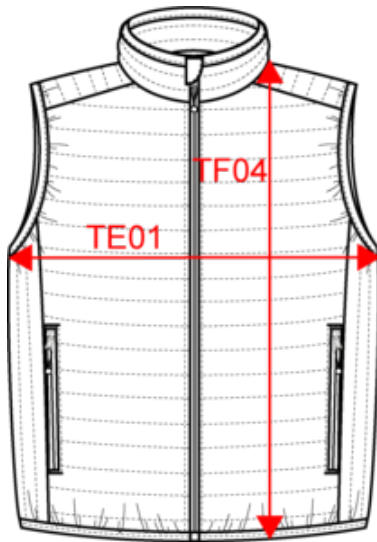

K6114

K6115

KARIBAN

K6113

Leichte Herren-Steppweste

Maße

Measurements in cm	S	M	L	XL	XXL	3XL	4XL
TE01 - 1/2 chest width at 1.5cm below armhole	54.00	57.00	60.00	63.00	66.00	69.00	72.00
TF04 - Back total height from HSP	70.00	72.00	74.00	76.00	78.00	80.00	82.00

Logistik  1  15

Sizes	Width (cm)	Height (cm)	Length (cm)	Net weight (kg)	Gross weight (kg)	Pieces/Box	Pieces/Bundle
S	40.00	26.00	60.00	5.40000	6.40000	15	1
M	40.00	26.00	60.00	5.80000	6.80000	15	1
L	40.00	28.00	60.00	5.90000	6.90000	15	1
XL	40.00	28.00	60.00	6.10000	7.10000	15	1
XXL	40.00	28.00	60.00	6.30000	7.30000	15	1
3XL	40.00	30.00	60.00	6.50000	7.50000	15	1
4XL	40.00	30.00	60.00	6.80000	7.80000	15	1