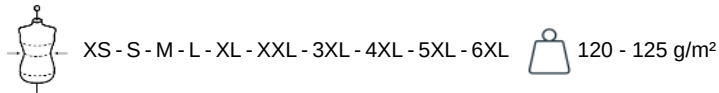

KARIBAN

K543

Herren Popelinehemd Kurzarm

- Aus Baumwollpopeline, weiches, seidenzartes Material.
- Easy-Care-Behandlung für eine einfache Pflege.
- Elegant und klassisch mit diskretem, schlichtem Finish.

100% Baumwolle Popeline. Pflegeleichter Stoff. Stäbchenverstärkter Kragen. Farblich abgestimmte Knöpfe. Aufgesetzte Brusttasche auf der linken Seite. Rückwärtige Schulterpasse mit 2 an den Seiten eingelegten Falten. Eingesäumte Knopfleiste. 1 Ersatzknopf. Abgerundeter Saum. Zertifizierte STANDARD 100 by OEKO-TEX® CQ1007/7, IFTH.