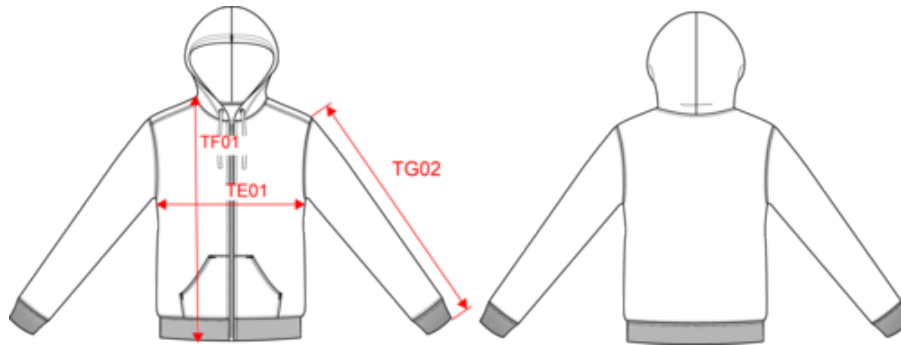

HERREN-KAPUZENSWEATSHIRT BICOLOR mit Reißverschluss

Maße

Measurements in cm	XS	S	M	L	XL	XXL	3XL	4XL
TE01 - 1/2 chest width at 1.5cm below armhole	49.00	52.00	55.00	58.00	61.00	64.00	67.00	70.00
TF01 - Total height from HSP	69.00	71.00	73.00	75.00	77.00	79.00	81.00	83.00
TG02 - Long sleeve length	63.00	64.00	65.00	66.00	67.00	68.00	69.00	70.00