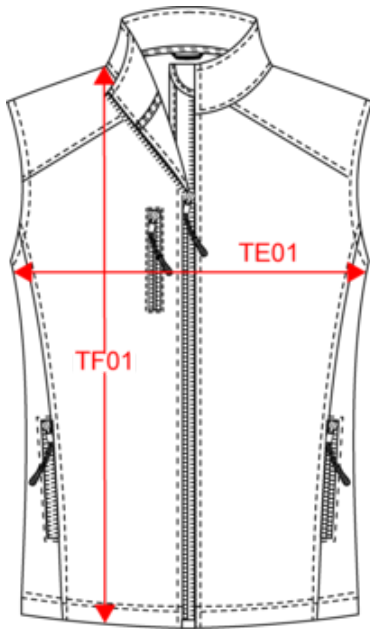

### Maße

Measurements in cm	S	M	L	XL	XXL	3XL	4XL
TE01 - 1/2 chest width at 1.5cm below armhole	47.00	50.00	53.00	56.00	59.00	62.00	65.00
TF01 - Total height from HSP	63.50	65.50	67.50	69.50	71.50	73.50	75.50