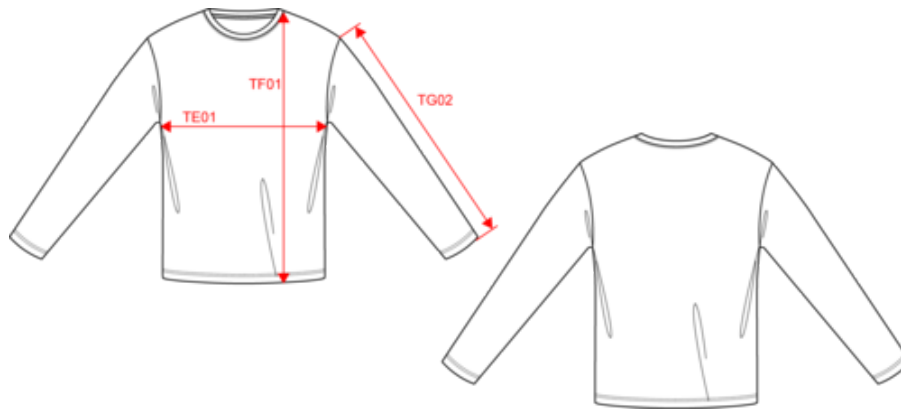

K383

KARIBAN

K359

Men's long-sleeved crew neck T-shirt

Maße

Measurements in cm	S	M	L	XL	XXL	3XL	4XL
TE01 - 1/2 chest width at 1.5cm below armhole	49.00	52.00	55.00	58.00	61.00	64.00	67.00
TF01 - Total height from HSP	70.00	72.00	74.00	76.00	78.00	80.00	82.00
TG02 - Long sleeve length	64.00	65.00	66.00	67.00	68.00	69.00	70.00