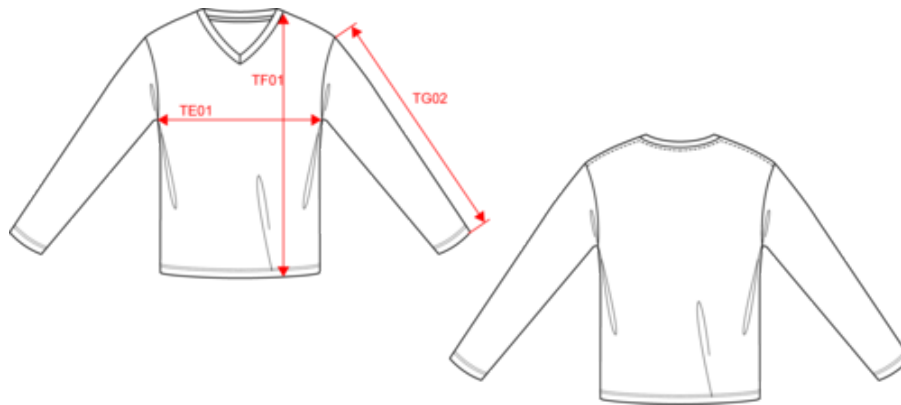

K382

KARIBAN

K358

Men's long-sleeved V-neck T-shirt

Maße

Measurements in cm	S	M	L	XL	XXL	3XL	4XL
TE01 - 1/2 chest width at 1.5cm below armhole	49.00	52.00	55.00	58.00	61.00	64.00	67.00
TF01 - Total height from HSP	70.00	72.00	74.00	76.00	78.00	80.00	82.00
TG02 - Long sleeve length	64.00	65.00	66.00	67.00	68.00	69.00	70.00