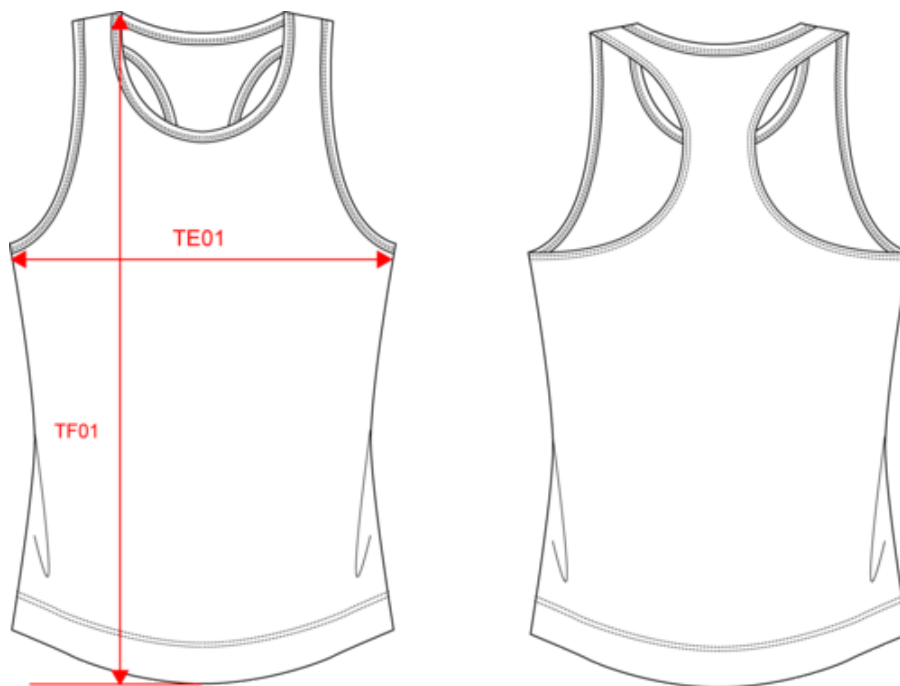

# KARIBAN

K311

Angelina > Damen Top

Maße

Measurements in cm	XS	S	M	L	XL
TE01 - 1/2 chest width at 1.5cm below armhole	35.00	38.00	41.00	44.00	47.00
TF01 - Total height from HSP	58.00	60.00	62.00	64.00	66.00