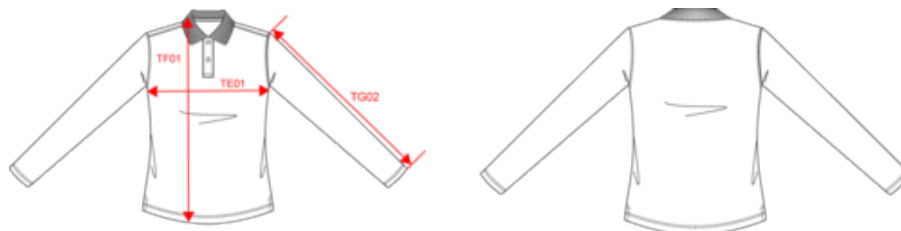

K243

KARIBAN

K244

Damen Piqué Poloshirt Langarm

Maße

Measurements in cm	3XL	S	M	L	XL	XXL
TE01 - 1/2 chest width at 1.5cm below armhole	61.00	46.00	49.00	52.00	55.00	58.00
TF01 - Total height from HSP	62.00	64.00	66.00	68.00	70.00	72.00
TG02 - Long sleeve length	58.75	59.75	60.75	61.75	62.75	63.75