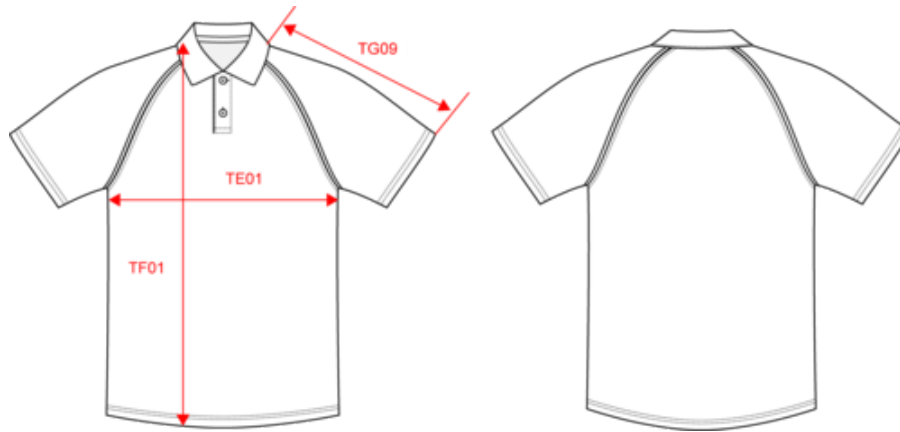

## Maße

Measurements in cm	S	M	L	XL	XXL	3XL	4XL
TE01 - 1/2 chest width at 1.5cm below armhole	56.00	59.00	62.00	66.00	70.00	74.00	78.00
TF01 - Total height from HSP	74.00	76.00	78.00	80.00	82.00	84.00	86.00
TG09 - Raglan short sleeve length	38.25	39.75	41.25	42.75	44.25	45.75	47.25