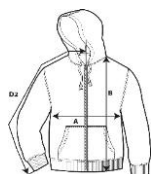

**GILDAN**

**18600**

**Heavy Blend Adult Full Zip Hooded Sweatshirt**

**DETAILS**

**Weight**  
**Content**  
**Yarn Count**  
**Features**

271.0 G/SqM (White 257 G/SqM)  
50% Cotton, 50% Polyester  
20/1  
Unlined hood with colour-matched drawcord  
Twin-needle stitching at shoulder, armhole, neck, waistband and cuffs  
Metal zipper  
Overlapped fabric across zipper allows full front printing  
Pouch pockets  
1x1 rib with elastane  
Classic fit  
Air jet yarn for softer feel and reduced pilling  
Tear away label

**Country of Origin**

El Salvador, Honduras, Mexico

**Sizes**

S-5XL

**Case Packs**

S - 3XL 24 PIECES  
4XL - 5XL 12 PIECES

**Colours**

18

**SKU's**

108

**SPECIFICATIONS**

**Centimeters**

	ToI-	ToI+	S	M	L	XL	2XL	3XL	4XL	5XL
<b>Chest (A)</b>	2.540	2.540	48.895	53.975	59.055	64.135	69.215	74.295	79.375	81.915
<b>Length from HPS (B)</b>	2.540	2.540	68.580	71.120	73.660	76.200	78.740	81.280	83.820	86.360
<b>Sleeve length (Centre back) (D2)</b>	2.540	2.540	85.090	87.630	90.170	92.710	95.250	97.790	100.330	102.870

**Inches**

	ToI-	ToI+	S	M	L	XL	2XL	3XL	4XL	5XL
<b>Chest (A)</b>	0.750	0.750	19.250	21.250	23.250	25.250	27.250	29.250	31.250	32.250
<b>Length from HPS (B)</b>	1.000	1.000	27.000	28.000	29.000	30.000	31.000	32.000	33.000	34.000
<b>Sleeve length (Centre back) (D2)</b>	1.000	1.000	33.500	34.500	35.500	36.500	37.500	38.500	39.500	40.500